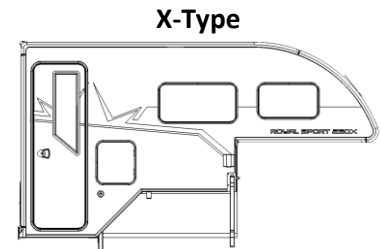

EU & Japan vehicle based Royal Sport cabins

Dual Cab (2 Cab)	RS 250 X
External dimensions (LxWxH)	4170x2100x2265mm
Beds	2-6
Overhang / Bottom clearance	875mm / 805mm
Fresh water capacity	100L
Grey water capacity	50L
Price:	38.900,00€
Extended Cab (1,5 Cab)	RS 280 X
External dimensions (LxWxH)	4470x2100x2265mm
Beds	2-6
Overhang / Bottom clearance	875mm / 805mm
Fresh water capacity	100L
Grey water capacity	50L
Price:	39.800,00€
Single Cab (1 Cab)	RS 330 X
External dimensions (LxWxH)	4940x2100x2265mm
Bed capacity	2-6
Overhang / Bottom clearance	875mm / 805mm
Fresh water capacity	100L
Grey water capacity	50L
Price:	41.400,00€

Standard Equipment

Exterior

Carbon fibre light weight shell
Polyplastic AERO 2x 900x450mm (included shade+flyscreen)
Polyplastic AERO 1x 700x400mm (included shade+flyscreen)
Dometic MIDI HEKI (roof window)
Entrance door Baur 1920x615mm
Service doors Baur (for GAS bottles)
Thetford 1x 380x330mm service doors
Thule manual step 550mm
Hella Caraluna X LED lights
Hella 3rd stop light
CEE socket for electricity
Fresh water socket with key lock
Manual jacking system (Steinless steel)